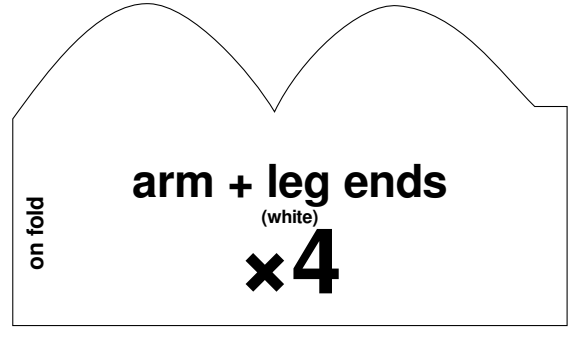

on fold

**tail**  
(orange)

on fold

**bottom**  
(orange)

on fold

**head**  
(orange)  
**x2**

**body**  
(orange)  
**x2**

on fold

on fold

**Arms and legs**  
(orange)  
**x4**

**Stripes!**  
(arm and legs stripes  
are just 3/4" stripes)

up ↑  
head bottom

up ↑  
head middle

up ↑  
head top

up ↑  
back #5

up ↑  
back #4

very top  
of head  
x2

up ↑  
shoulders x2

ears  
(black)  
x4

up ↑  
back #3

up ↑  
back #2

up ↑  
back #6

up ↑  
back #1

up ↑  
neck

tail end  
(black)

on fold

muzzle  
(white)

on fold

arm + leg ends  
(white)  
x4

on fold

belly  
(white)

on fold