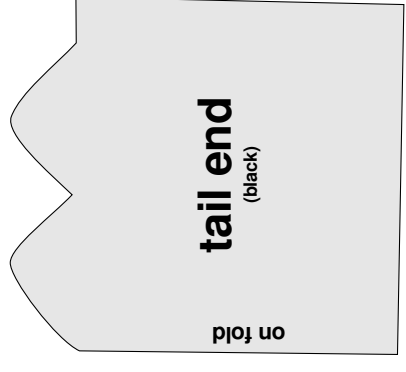

on fold

**tail**  
(orange)

on fold

**bottom**  
(orange)

on fold

**head**  
(orange)  
**x2**

**body**  
(orange)  
**x2**

on fold

on fold

**Arms and legs**  
(orange)  
**x4**

**Stripes!**  
(arm and legs stripes  
are just 3/4" stripes)

up ↑  
head bottom

up ↑  
head middle

up ↑  
head top

up ↑  
back #5

up ↑  
back #4

very top  
of head  
x2

up ↑  
shoulders x2

ears  
(black)  
x4

up ↑  
back #3

up ↑  
back #2

up ↑  
back #6

up ↑  
back #1

up ↑  
neck

tail end  
(black)

on fold

muzzle  
(white)

on fold

arm + leg ends  
(white)  
x4

on fold

belly  
(white)

on fold